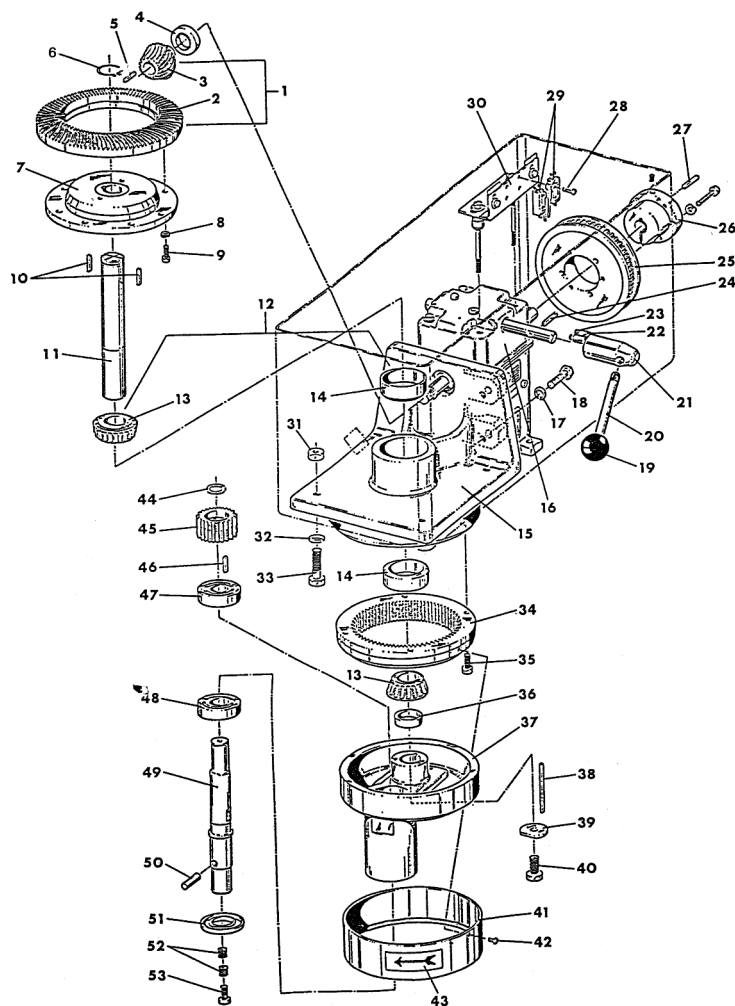

BLAKESLEE DD-60 AND DD-80 ELECTRIC FOOD MIXER 93 TRANSMISSION HOUSING ASSEMBLY

Ref. No.	Item No.	Description						
1	*	Spiral bevel gear and pinion assembly includes 2 and 3	21	97813	Hub gear shift	36	97809	3/8-16 x 1 1/4
			22	70404	Roller	37	97898	Spacer
2	74840	Ferrule and pinion gear	23	99730	Screw shoulder	38	98399	Planetary
3	74840	Ferrule and pinion gear	24	97836	Pin spring	39	97807	Key 1/4 x 1/4 x 4
4	73230	Oil seal shaft	25	97281	Gear wheel	40	97849	Plug-retainer
5	98402	Key	26	97284	Hub			Screw hex head 5/8-18 x 1 1/4
6	97838	Retaining ring	27	98398	Key	41	97832	Cover-planetary
7	97702	Gear bevel support	28	12122	Screw 6/32 x 3/4	42	15310	Screw pan head 8/32 x 3/8
8	7524	Washer 3/8	29	70152	Bowl limit switch			Arrow-direction
9	97858	Screw 3/8-24 x 1 hex head machine	30	14784	Screw hex head 5/16 x 3/4	43	98349	Ring retaining
			30	5996	Washer 5/16	44	97835	Pinion
10	98402	Key	30	70409	Plate-switch mounting bracket	45	97842	Key
11	97816	Shaft main drive				46	98402	Key
12	97824	Roller bearing	30	70411	Weldment-switch	47	97851	Ball bearing
13	99191	Cone-timken	30	10019	Flat washer 5/16	48	97850	Ball bearing
14	99190	Cup-timken	30	14786	Hex nut 5/16	49	97830	Shaft beater
15	73863	Support-transmission	30	70403	Flat washer	50	97857	Pin
16	74170	Transmission	30	14082	Link roller	51	97852	Seal
17	15317	Lock washer 1/2	30	8523	Washer seal	52	98094	Set screw 1/2-20 x 1/2
18	74216	Screw 1/2-13 x 2 hex head cap	31	74215	Nut 5/8"	53	98095	Screw hex head 1/2-20 x 1
19	97826	Knob gear shift	32	74214	Lock washer 5/8			
20	97810	Handle gear shift	33	74213	Screw 5/8-11 x 2 1/4			
			34	97831	Gear planetary			
			35	3574	Screw socket head			

*Note: Please provide model and serial number to order