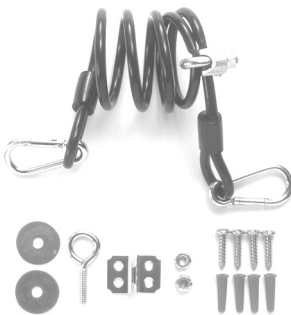

DORMONT “SUPR-SAFE” QUICK DISCONNECT GAS APPLIANCE CONNECTOR ASSEMBLIES

BPQ Series - Stainless steel corrugated hose, encased in stainless steel braid, covered with a thick “Supr-Flex” Coating and fitted with a quick disconnect coupling. To order without a quick disconnect coupling omit the “q” from the part number.

Item No.	Hose Size	Hose Length
SSC1650BPQ12	1/2"	12"
SSC1650BPQ24	1/2"	24"
SSC1650BPQ36	1/2"	36"
SSC1650BPQ48	1/2"	48"
SSC1650BPQ60	1/2"	60"
SSC1650BPQ72	1/2"	72"
SSC1675BPQ12	3/4"	12"
SSC1675BPQ24	3/4"	24"
SSC1675BPQ36	3/4"	36"
SSC1675BPQ48	3/4"	48"
SSC1675BPQ60	3/4"	60"
SSC1675BPQ72	3/4"	72"
16100BPQ12	1"	12"
16100BPQ24	1"	24"
16100BPQ36	1"	36"
16100BPQ48	1"	48"
16100BPQ60	1"	60"
16100BPQ72	1"	72"
16125BPQ12	1 1/4"	12"
16125BPQ24	1 1/4"	24"
16125BPQ36	1 1/4"	36"
16125BPQ48	1 1/4"	48"
16125BPQ60	1 1/4"	60"
16125BPQ72	1 1/4"	72"

DORMONT RESTRAINING DEVICE

Item No.	Description
RDC-24	Restraining device for 24" connector
RDC-36	Restraining device for 36" connector
RDC-48	Restraining device for 48" connector
RDC-60	Restraining device for 60" connector

DORMONT GAS BALL VALVE

Item No.	Description
050FV	1/2 fip x 1/2 fip gas ball valve
075FV	3/4 fip x 3/4 fip gas ball valve
100FV	1 fip x 1 fip gas ball valve
125FV	1 1/4 fip x 1 1/4 fip gas ball valve