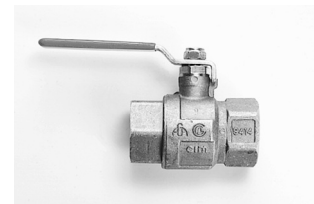

DORMONT “SUPR-SAFE” QUICK DISCONNECT GAS APPLIANCE CONNECTOR ASSEMBLIES

BPQ Series - Stainless steel corrugated hose, encased in stainless steel braid, covered with a thick “Supr-Flex” Coating and fitted with a quick disconnect coupling. To order without a quick disconnect coupling omit the “q” from the part number.

Item No.	Hose Size	Hose Length
SSC1650BPQ12	1/2"	12"
SSC1650BPQ24	1/2"	24"
SSC1650BPQ36	1/2"	36"
SSC1650BPQ48	1/2"	48"
SSC1650BPQ60	1/2"	60"
SSC1650BPQ72	1/2"	72"
SSC1675BPQ12	3/4"	12"
SSC1675BPQ24	3/4"	24"
SSC1675BPQ36	3/4"	36"
SSC1675BPQ48	3/4"	48"
SSC1675BPQ60	3/4"	60"
SSC1675BPQ72	3/4"	72"
16100BPQ12	1"	12"
16100BPQ24	1"	24"
16100BPQ36	1"	36"
16100BPQ48	1"	48"
16100BPQ60	1"	60"
16100BPQ72	1"	72"
16125BPQ12	1 1/4"	12"
16125BPQ24	1 1/4"	24"
16125BPQ36	1 1/4"	36"
16125BPQ48	1 1/4"	48"
16125BPQ60	1 1/4"	60"
16125BPQ72	1 1/4"	72"

DORMONT RESTRAINING DEVICE

Item No.	Description
RDC-24	Restraining device for 24" connector
RDC-36	Restraining device for 36" connector
RDC-48	Restraining device for 48" connector
RDC-60	Restraining device for 60" connector

DORMONT GAS BALL VALVE

Item No.	Description
050FV	1/2 fip x 1/2 fip gas ball valve
075FV	3/4 fip x 3/4 fip gas ball valve
100FV	1 fip x 1 fip gas ball valve
125FV	1 1/4 fip x 1 1/4 fip gas ball valve