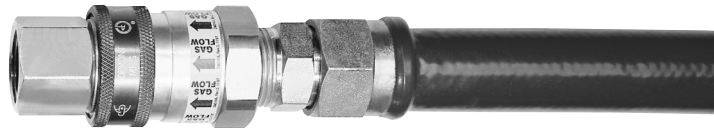

DORMONT “SUPR-SAFE” QUICK DISCONNECT GAS APPLIANCE CONNECTOR ASSEMBLIES

BPQ Series - Stainless steel corrugated hose, encased in stainless steel braid, covered with a thick “Supr-Flex” Coating and fitted with a quick disconnect coupling. To order without a quick disconnect coupling omit the “q” from the part number.

Item No.	Hose Size	Hose Length
SSC1650BPQ12	1/2"	12"
SSC1650BPQ24	1/2"	24"
SSC1650BPQ36	1/2"	36"
SSC1650BPQ48	1/2"	48"
SSC1650BPQ60	1/2"	60"
SSC1650BPQ72	1/2"	72"
SSC1675BPQ12	3/4"	12"
SSC1675BPQ24	3/4"	24"
SSC1675BPQ36	3/4"	36"
SSC1675BPQ48	3/4"	48"
SSC1675BPQ60	3/4"	60"
SSC1675BPQ72	3/4"	72"
16100BPQ12	1"	12"
16100BPQ24	1"	24"
16100BPQ36	1"	36"
16100BPQ48	1"	48"
16100BPQ60	1"	60"
16100BPQ72	1"	72"
16125BPQ12	1 1/4"	12"
16125BPQ24	1 1/4"	24"
16125BPQ36	1 1/4"	36"
16125BPQ48	1 1/4"	48"
16125BPQ60	1 1/4"	60"
16125BPQ72	1 1/4"	72"

DORMONT RESTRAINING DEVICE

Item No.	Description
RDC-24	Restraining device for 24" connector
RDC-36	Restraining device for 36" connector
RDC-48	Restraining device for 48" connector
RDC-60	Restraining device for 60" connector