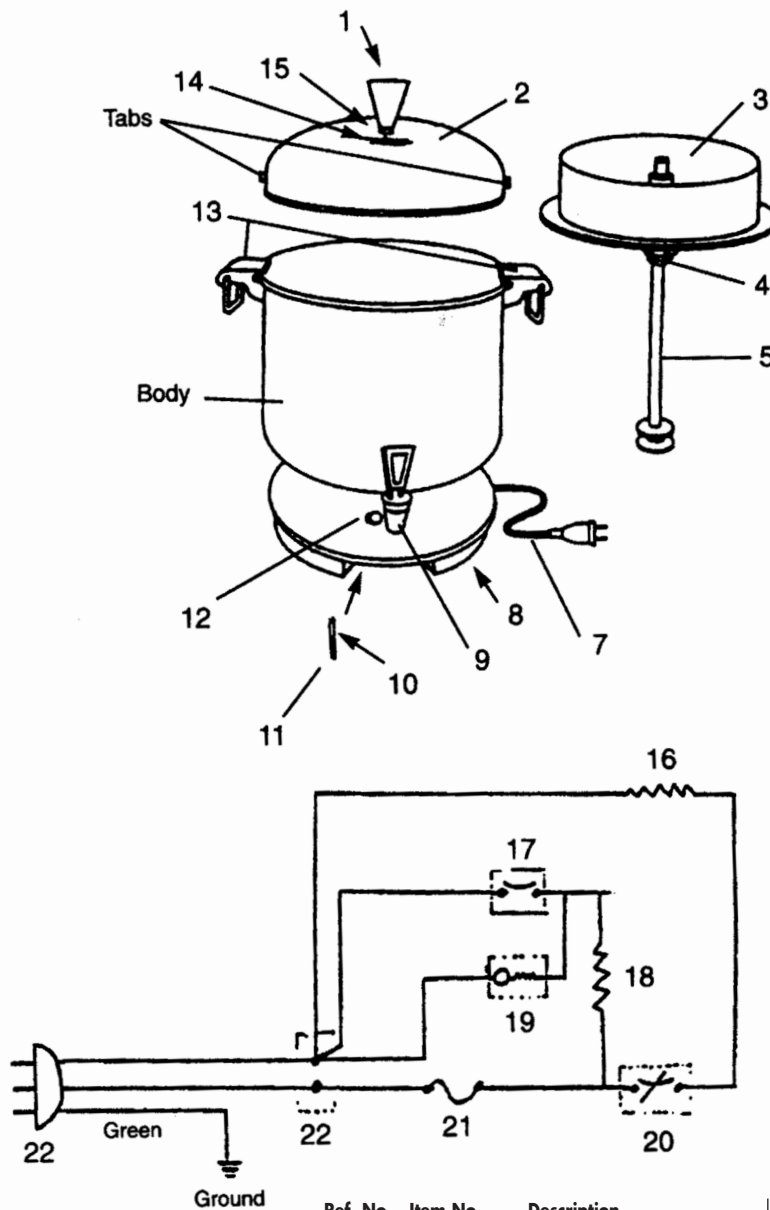

NEW STYLE URN PARTS TERMINAL CONNECTION STYLE

P13-1895 FARBERWARE URN FUSIBLE LINK

P13-1894 FARBERWARE WELL ASSEMBLY TAB TERM

P04-377 FARBERWARE CORD SET

P13-1491 FARBERWARE AUX HEAT ELEMENT 100 WATT

P04-062 FARBERWARE LIGHT

| Ref. No. | Item No. | Description |
|-----------|----------|-------------------------|
| 1 | P08-559 | Knob cover |
| 2 | F13-967 | Cover locking |
| 3 | P08-050 | Basket brew |
| 4 | P09-572 | Spring only pump tube |
| 5 | P13-1355 | Pump with spring 155 |
| 5 | P13-1366 | Pump with spring 11360 |
| 7 | P04-247 | Cord hard wire |
| 8 | P08-138 | Base |
| 9 | P13-286 | Faucet assembly |
| 9A | P03-004 | Faucet nut |
| 9B | P02-549 | Faucet gasket |
| 9C | F13-937 | Faucet handle |
| 9D | P03-082 | Faucet bonnet |
| 9E | P08-553 | Faucet stem |
| 9F | P11-113 | Faucet seat cup |
| 10 | P03-007 | Base spacer |
| 11 | P02-079 | Base screw |
| 12 | P04-055 | Light wire lead |
| 13 | P08-552 | Handle 1 screw |
| 13 | P08-394 | Handle 2 screw |
| 14 | F13-294 | Spreader |
| 15 | P09-369 | Knob spacer |
| 16 | P04-053 | Warming element |
| 17 | P04-056 | Thermostat main |
| 18 | P13-103S | Brew element |
| 19 | P04-055 | Light wire lead |
| 20 | P04-378 | Thermostat aux |
| 21 | P13-291 | Fuse link |
| 22 | F13-676 | Term block and bracket |
| Not shown | P04-021 | Cord plug style |
| Not shown | P09-115 | Bracket heating element |
| Not shown | P02-044 | Handle screw |