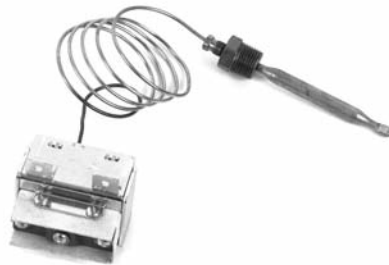

PARTS AND ACCESSORIES FOR IMPERIAL RANGE

1175 IMPERIAL THERMOSTAT

- Thermostat

1610 IMPERIAL GAS VALVE

- Gas valve

1100 IMPERIAL THERMOSTAT

- Thermostat

1355 IMPERIAL DOOR SWITCH

- Plunger switch type

1177 IMPERIAL HI LIMIT

- Hi Limit

1126 IMPERIAL POWER SWITCH

- Light up power switch

1121 IMPERIAL THERMOCOUPLE

- Thermocouple assembly

1150 IMPERIAL THERMOSTAT

- Oven thermostat

1096 IMPERIAL THERMOPILE

- Thermopile

1173 IMPERIAL GAS VALVE

- Combination gas valve

1110 IMPERIAL PILOT SAFETY VALVE

- Pilot safety valve

PARTS AND ACCESSORIES FOR IMPERIAL RANGE

1155 IMPERIAL DOOR SWITCH

- Lever switch type

1127 IMPERIAL HI-LOW SWITCH

- Hi-Low switch

20601 IMPERIAL PILOT BURNER

- Pilot burner assembly