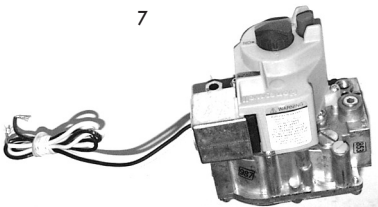

LEGION COMMON PARTS

1

5

8

2

6

3

7

9

4

Ref. No.	Item No.	Description
1	407810	Red light
2	407567-1	Operating thermostat
3	430085	Merc switch 20 AMP 240 volt
4	460274	Thermopile
5	404003	Pilot burner natural gas
6	407615	Rocker switch
7	407737	Valve gas natural gas
8	407568-1	Hi limit thermostat
9	407714	Amber light