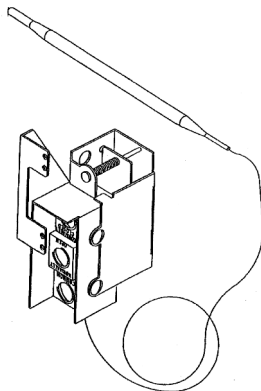

LEGION COMMON PARTS

1

5

8

2

6

3

7

9

4

Ref. No.	Item No.	Description
1	407810	Red light
2	407567-1	Operating thermostat
3	430085	Merc switch 20 AMP 240 volt
4	460274	Thermopile
5	404003	Pilot burner natural gas
6	407615	Rocker switch
7	407737	Valve gas natural gas
8	407568-1	Hi limit thermostat
9	407714	Amber light