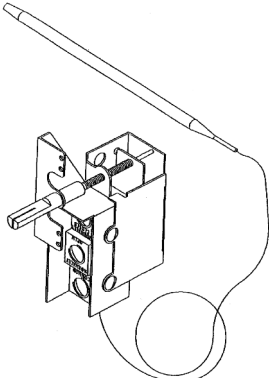

LEGION COMMON PARTS

1

5

8

2

6

3

7

9

4

Ref. No.	Item No.	Description
1	407810	Red light
2	407567-1	Operating thermostat
3	430085	Merc switch 20 AMP 240 volt
4	460274	Thermopile
5	404003	Pilot burner natural gas
6	407615	Rocker switch
7	407737	Valve gas natural gas
8	407568-1	Hi limit thermostat
9	407714	Amber light